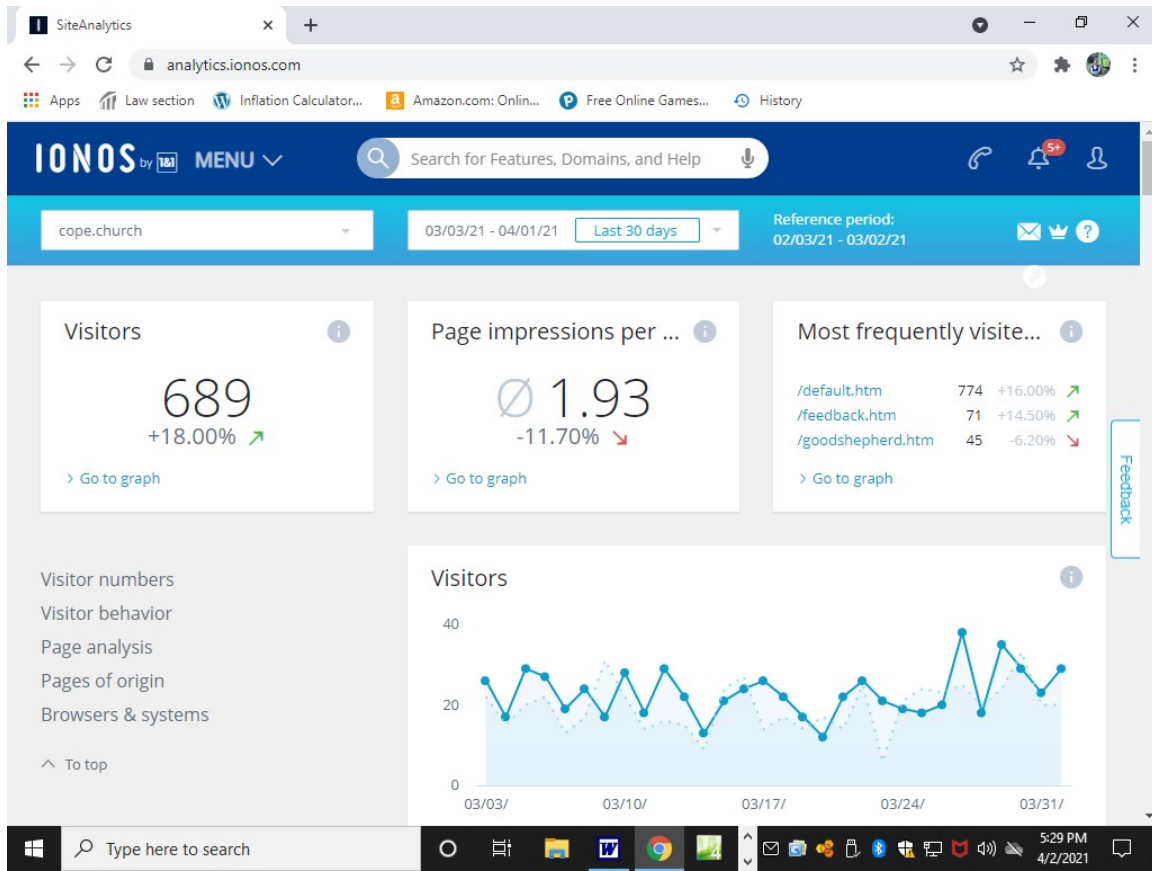

Some say I'm too generous, but, isn't that what charity is all about? I believe leadership means leading by example. Golden Rule. Bless you and please join the Fellowship! See <https://www.cope.church/fellowship.htm>.

MEDITATIVE QUESTION:

If you were me, what would you do if in my current position? (Read all the credentials and medical stuff first and be honest....)

I'm doing what I'd do and that's how I know. Gnosis.

For those interested in starting #TaoFu Self-Defense Exercises, please see <https://www.cope.church/taofu.htm> and begin at any time.

There are opportunities to send messages, receive mystery bonus blessings, and more with or without donating available now on our "Pass the Basket" page at <https://www.cope.church/basket.htm> . Thank You.

"And ye shall know the truth, and the truth shall make you free." John 8:32 KJV Willful blindness is an abomination.