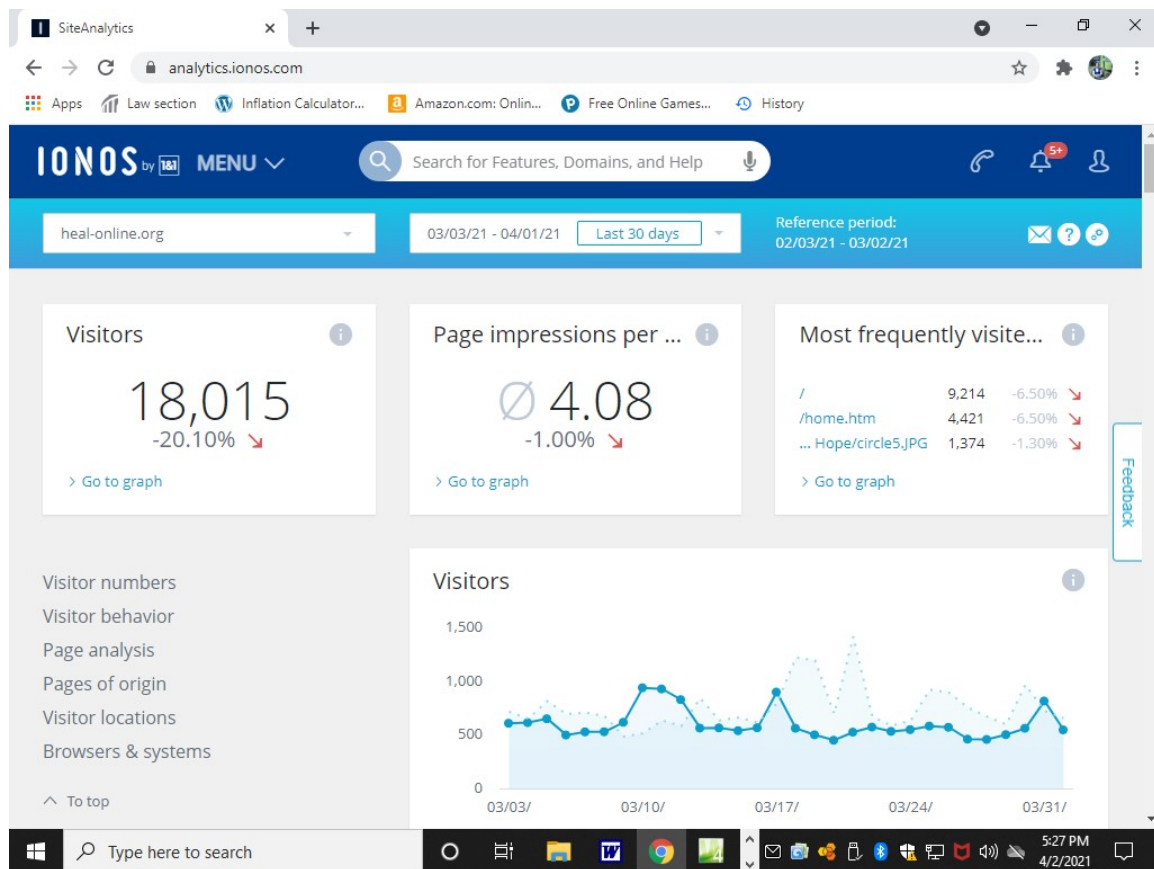

$3.44/7 oz), re-purposed cardboard (donated/free), and a noisemaker with a value of approximately $0.005-$0.33 in the free market. I make them and it is a 35-minute labor of love for sure. The shipping and handling/packaging will cost an estimated $5 per unit shipped. And, of course you will get any active bonus blessings you do not disclaim and/or pay forward. However, as a result of expenses associated with this bonus blessing, there is a minimum $7 gift amount that must be received so I can get it to you. The toys are durable, safe, and cats love them.

The “Just For Fun” Bonus Blessing, which is the astrological birth chart and report prepared with Expert Astrologer software, is available just for the asking whether or not you choose to help fund the church and mission as long as you accept online delivery in the form of a .pdf. You also need to provide your correct birthday, time of birth, and place of birth. These take me less than 10 minutes depending on whether or not I have to get the longitude and latitude of your place of birth and add it as a new location.

I currently serve over 28,000 mission services recipients. Source: <https://www.cope.church/mission.htm> (scroll down for screenshot as cited source).

Last month, the virtual mission received over 18,000 visitors:

The virtual church counts 689 congregants for March-April 1st, 2021: